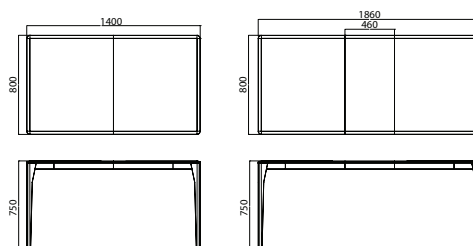

## PORTA VENEZIA EXTENDABLE TABLE - SLIM

Top

800x1400mm + 460mm

800x1600mm + 460mm

900x1800mm + 560mm

## RIPIANO/Table top

RIPIANO IN PRECOMPOSTO MDF

MDF plywood shelf

**MDF03**  
Bianco  
White

**MDF05**  
Antracite  
Anthracite

PORTA VENEZIA EXTENDABLE TABLE - LIVING

Top

800x1400mm + 460mm

800x1600mm + 460mm

900x1800mm + 560mm

**TELAIO/Frame**

TELAIO IN MASSELLO DI FAGGIO

Solid beech frame

**MAFG4**  
Faggio naturale  
Natural beech

**MAFC3**  
Faggio wengè  
Wenge-stain beech

**MAFLG6**  
Faggio laccato  
bianco  
White lacquered  
beech

## PORTA VENEZIA BAR TABLE - SQUARE

Height  
710mm  
1070mm

Top  
600x600mm  
700x700mm  
730x730mm  
800x800mm