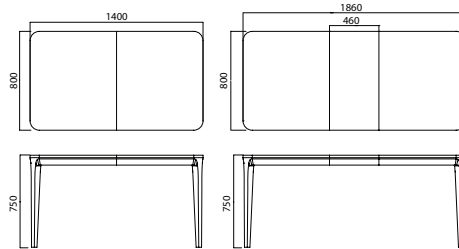

**PORTA VENEZIA TABLE - LIVING**

---

**Top**  
800x1400mm  
900x1600mm

**TELAIO/Frame**

TELAIO IN MASSELLO DI FAGGIO

Solid beech frame

**MAFG4**  
*Faggio naturale*  
Natural beech

**MAFC3**  
*Faggio wengè*  
Wenge-stain beech

## PORTA VENEZIA EXTENDABLE TABLE - SLIM

Top

800x1400mm + 460mm

800x1600mm + 460mm

900x1800mm + 560mm

## PORTA VENEZIA BAR TABLE - SQUARE

Height  
710mm  
1070mm

Top  
600x600mm  
700x700mm  
730x730mm  
800x800mm

## PORTA VENEZIA BAR TABLE - ROUND

Height  
710mm  
1070mm

Top  
Ø 600mm  
Ø 700mm  
Ø 800mm