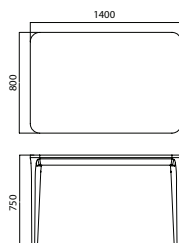

—  
THE PORTA VENEZIA TABLE IS AVAILABLE IN TWO EXTENDING VERSIONS: A SLEEK AND STREAMLINED “SLIM” VERSION AND A CHUNKIER “LIVING” VERSION.

PORTA VENEZIA TABLE

**PORTA VENEZIA TABLE - SLIM**

---

**Top**  
800x1400mm  
900x1600mm

## PORTA VENEZIA EXTENDABLE TABLE - SLIM

Top

800x1400mm + 460mm

800x1600mm + 460mm

900x1800mm + 560mm

## PORTA VENEZIA BAR TABLE - SQUARE

Height  
710mm  
1070mm

Top  
600x600mm  
700x700mm  
730x730mm  
800x800mm

## PORTA VENEZIA BAR TABLE - ROUND

Height  
710mm  
1070mm

Top  
Ø 600mm  
Ø 700mm  
Ø 800mm