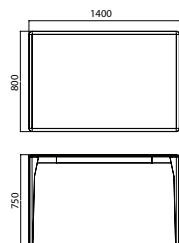

—  
THE PORTA VENEZIA TABLE IS AVAILABLE IN TWO EXTENDING VERSIONS: A SLEEK AND STREAMLINED “SLIM” VERSION AND A CHUNKIER “LIVING” VERSION.

PORTA VENEZIA TABLE

**PORTA VENEZIA TABLE - SLIM**

---

**Top**  
800x1400mm  
900x1600mm

**PORTA VENEZIA TABLE - LIVING**

---

**Top**  
800x1400mm  
900x1600mm

**TELAIO/Frame**

TELAIO IN MASSELLO DI FAGGIO

Solid beech frame

**MAFG4**  
*Faggio naturale*  
Natural beech

**MAFC3**  
*Faggio wengè*  
Wenge-stain beech

## PORTA VENEZIA BAR TABLE - SQUARE

Height  
710mm  
1070mm

Top  
600x600mm  
700x700mm  
730x730mm  
800x800mm

## PORTA VENEZIA BAR TABLE - ROUND

Height  
710mm  
1070mm

Top  
Ø 600mm  
Ø 700mm  
Ø 800mm