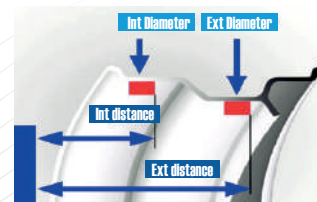

✓ Automatic START and STOP

Wheel guard available as optional.

✓ Static and dynamic balancing

✓ Adjustable LED display

✓ 4 combination of ALU programs

✓ No Wheel Needed (NWN) system for setting gauges, **without using any sample tyre or wheel.**

✓ OPTIMATCH function

✓ Self-diagnosis and self-calibration

✓ Automatic positioning of wheel weight

✓ Complete with quick clamping ring nut and cones for both **Cars and Trucks/Buses.**

✓ SPECIAL ALU-S PROGRAMS

Programs for selecting the best correction planes for any kind and shape of alloy rim.

✓ Pneumatic driven brake.

✓ SELF SELECTION MODE

Self-recognition of the Working program.

✓ Complete with air operated WHEEL LIFT

✓ HIDDEN WEIGHT

• Fast & Easy Split (FES) function, is really the fastest method on the market to split balancing weights behind the spokes of your aluminum wheel.

✓ OPPOSITE WEIGHT FUNCTION (OPF)

• Opposite Weight function (OPF), enables to place the balancing stick-on weight on the lower inside part of the aluminum wheel (at 6:00).