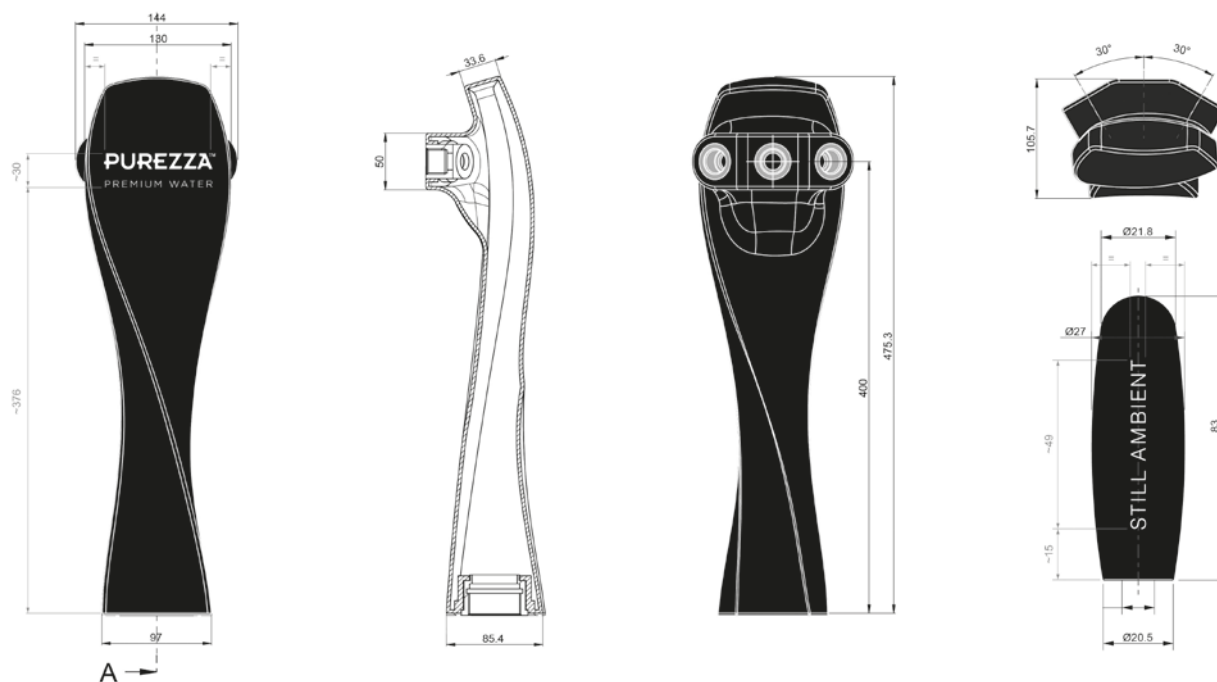

THE PUREZZA CAMPIONE DISPENSING FONT COMPLEMENTS OUR PREMIUM RANGE OF SUSTAINABLE PRODUCTS FOR THE HOSPITALITY ENVIRONMENT.

Stylish and efficient, with high-flow dispense capability for still and sparkling water, the Campione meets the needs of any venue. Pair with the powerful Purezza P1 Fonte Range Water Systems to complete the product offering. Available in both two and three tap configurations.