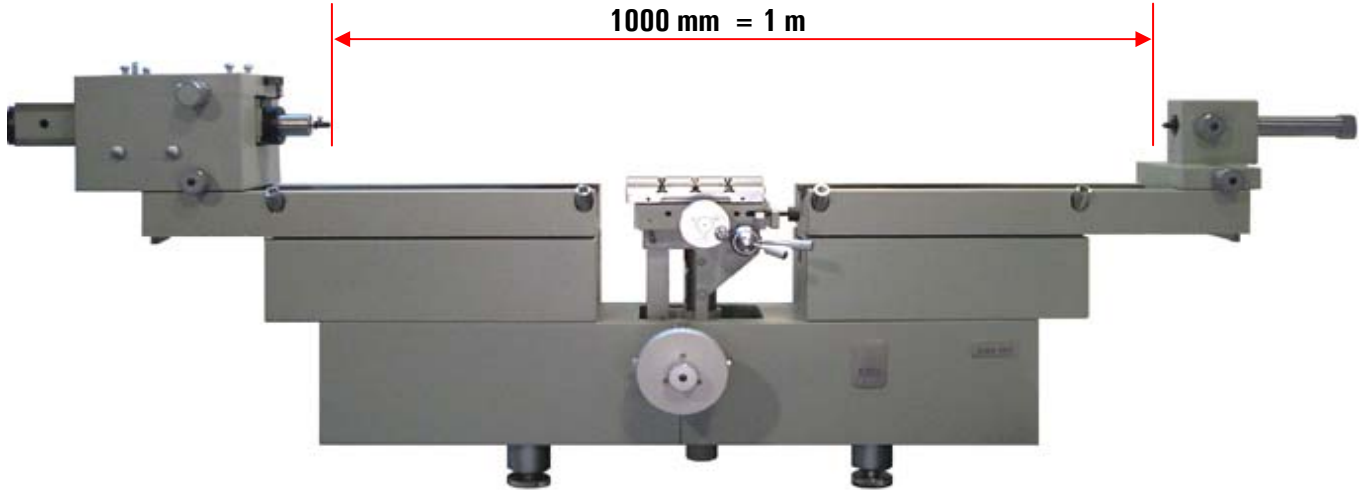

## DMS - 1000 mm

The DMS is now available with a special extension allowing to measure up to 1000 mm external.

### Large gage blocks