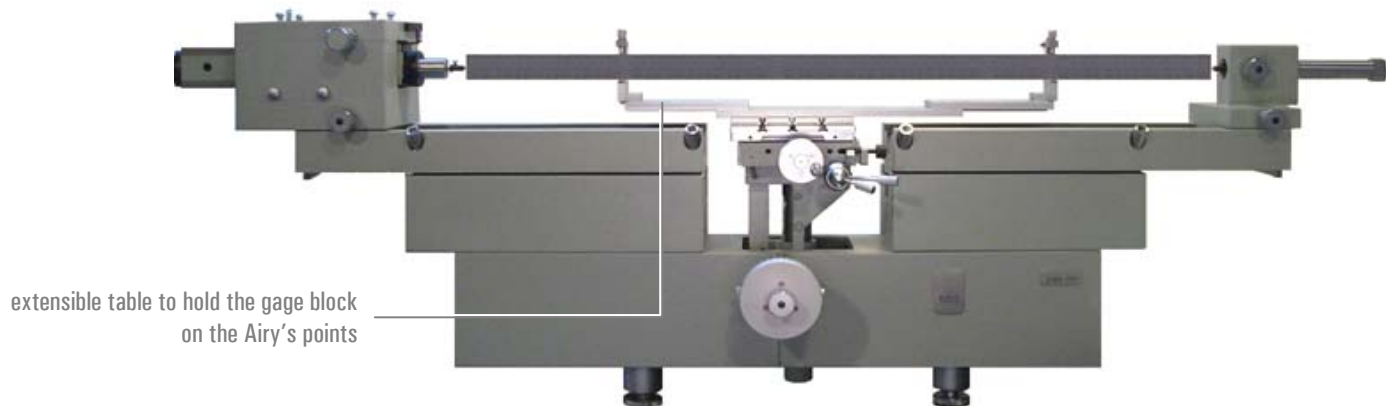

## DMS - 1000 mm

The DMS is now available with a special extension allowing to measure up to 1000 mm external.

### Large gage blocks